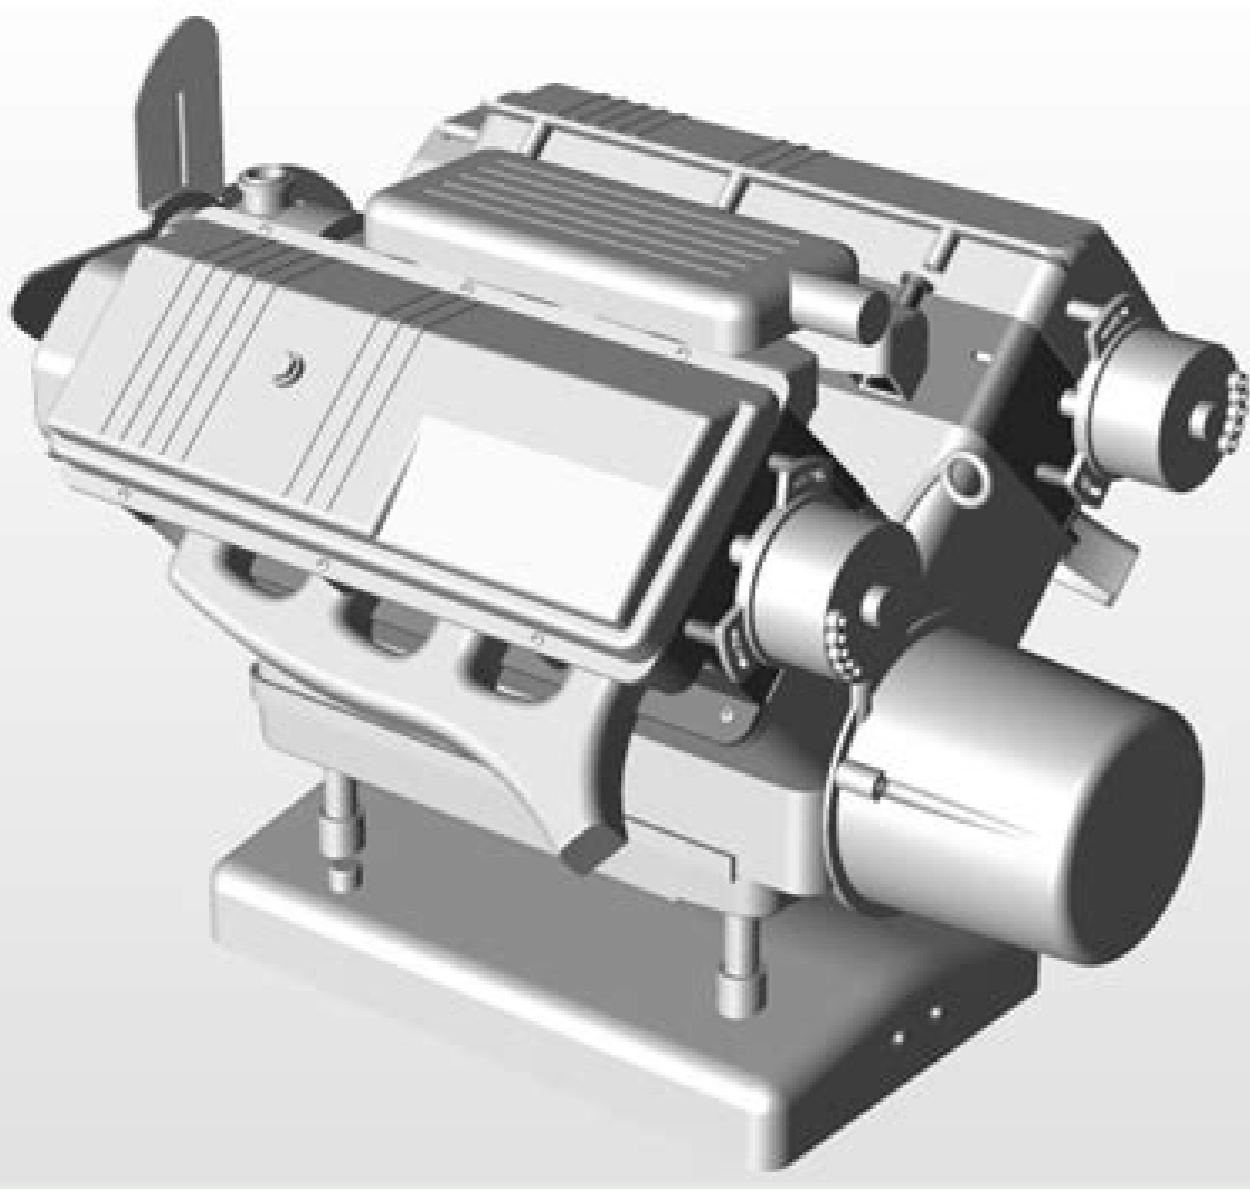

V8 engine blueprint pdf file format download